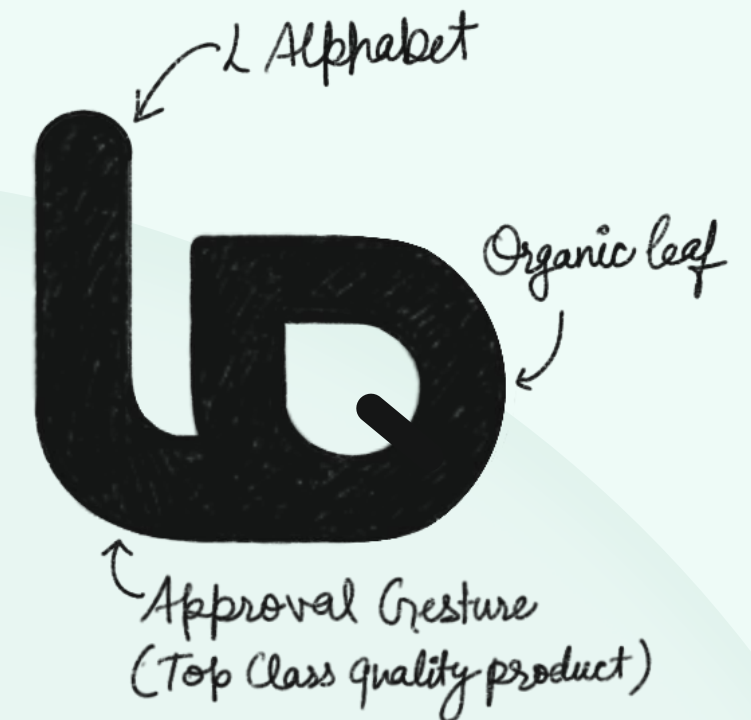

The Brand

Lushful was founded on the principle that healthy soil is essential for both human health and a healthy planet. Conventional farming practices that rely on chemicals and fertilizers disrupt the delicate balance of the soil microbiome and make it increasingly reliant on these harmful inputs. Lushful advocates for natural farming methods that promote soil health and biodiversity, ultimately leading to healthier food and a more sustainable future.

About Logo

The Logo

Our logo represents Lushful's commitment to providing customers with exceptional organic offerings that are good for you and good for the planet.

This is highlighted by the powerful "👉" gesture, a symbol of approval and satisfaction, combined with the letter "L" and an organic leaf. Together, they represent the brand's focus on quality, sustainability, and trust.